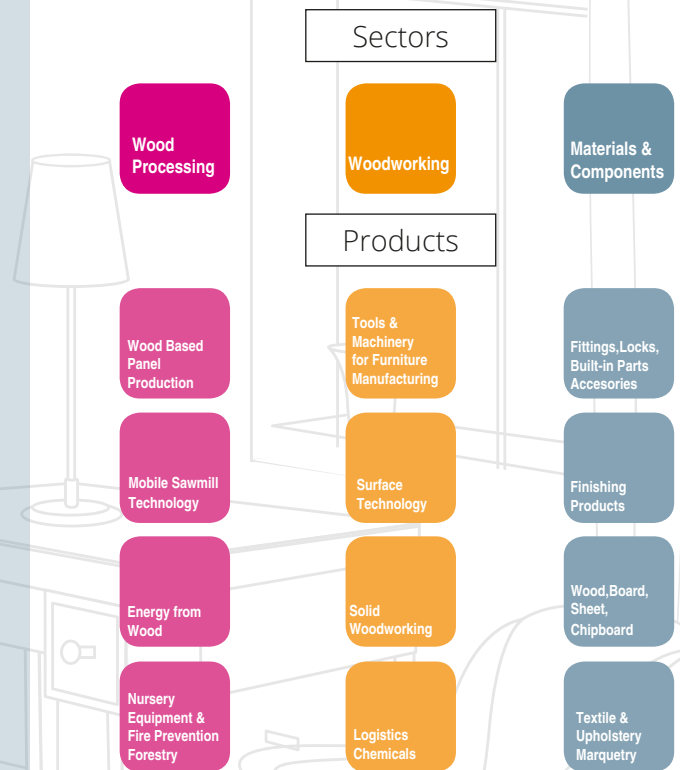

Early Bird Prices (valid until June 30th, 2018)

Raw Space (minimum 54 sqm)	MXN
Inclusions:	$1,400/m² + VAT
Exhibit space (without carpet)	
Electric power supply (110V)	
Exhibitor badges	
Exhibitor Directory listing	

Basic Package (minimum 18 sqm)	MXN
Inclusions:	$1,780/m² + VAT
Carpeted area	
Hardwall booth construction	
Lettering	
Electric power supply (110V)	
Exhibitor badges	
Exhibitor Directory listing	

Premium Package (minimum 18 sqm)	MXN
Inclusions:	$2,400/m² + VAT
Carpeted area	
Hardwall booth construction	
Signboard and lettering	
Electric power supply (110V)	
Lighting (slimline)	
Bar counter w/ bar stool	
Round table w/ 3 chairs	
Exhibitor badges	
Exhibitor Directory listing	

**Space is sold in 9 sqm increments only.
Please contact us for specific offers.**

Early Bird Discount: To support our customers decision making process, we offer an early bird discount of 10% for all space contracts signed and received, together with a 20% down payment, before June 30th, 2018. Please provide three preferred locations, we will do our utmost to fulfill this request.

Furthermore, you will receive an additional 5% discount, if your total participation bill is paid by June 30th, 2018.

Magna Expo Mueblera Industrial presents a clear and organized product and services segmentation, covering the forestry, wood-working and furniture manufacturing industries.

Your personal contacts:

Eugenio Carrillo
Project Director
Magna Expo Mueblera Industrial
Tel: +52 (55) 7028 3335
eugenio.carrillo@hfmexico.mx

Michael Bartos
Project Director International
Woodworking/Wood Processing Events
Tel: +49 (511) 893 4249
Michael.Bartos@messe.de

info@hfmexico.mx
www.MEMIndustrial.mx

You can find us on the following networks