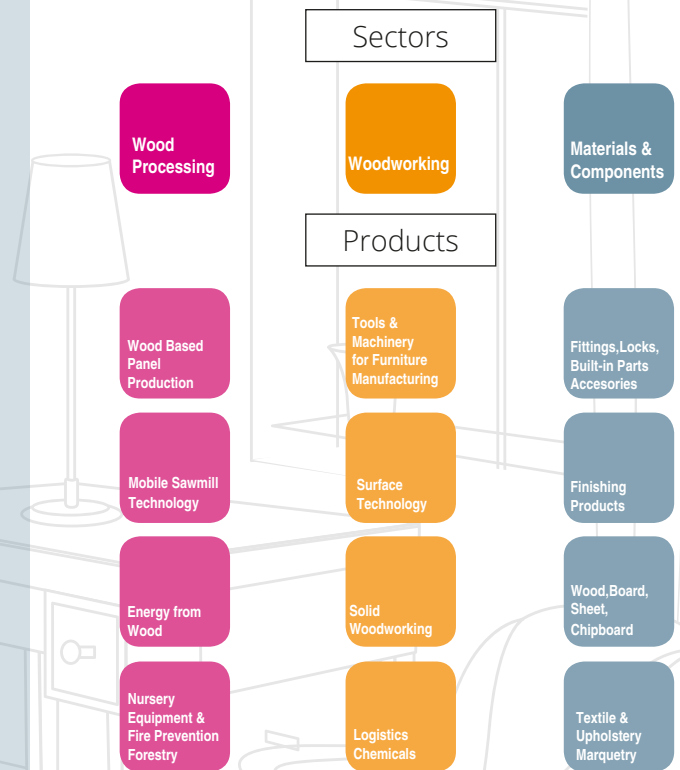

Exhibitor Participation Rates

Raw Space (minimum 54 sqm)	MXN
Inclusions:	$1,550/m² + VAT
Exhibit space (without carpet)	
Electric power supply (110V)	
Exhibitor badges	
Exhibitor Directory listing	

Basic Package (minimum 18 sqm)	MXN
Inclusions:	$2,000/m² + VAT
Carpeted area	
Hardwall booth construction	
Lettering	
Electric power supply (110V)	
Exhibitor badges	
Exhibitor Directory listing	

Premium Package (minimum 18 sqm)	MXN
Inclusions:	$2,700/m² + VAT
Carpeted area	
Hardwall booth construction	
Signboard and lettering	
Electric power supply (110V)	
Lighting (slimline)	
Bar counter w/ bar stool	
Round table w/ 3 chairs	
Exhibitor badges	
Exhibitor Directory listing	

**Space is sold in 9 sqm increments only.
Please contact us for specific offers.**

To participate, please send us your filled and signed space contract, indicating you three preferred locations, together with a 20% down payment in order to receive a space assignment.

Cash Payment Discount: To support our customers' decision making process, you will receive a 5% discount if your total participation bill is paid by August 30th, 2018

Magna Expo Mueblera Industrial presents a clear and organized product and services segmentation, covering the forestry, wood-working and furniture manufacturing industries.

Your personal contacts:

Eugenio Carrillo
Project Director
Magna Expo Mueblera Industrial
Tel: +52 (55) 7028 3335
eugenio.carrillo@hfmexico.mx

Michael Bartos
Project Director International
Woodworking/Wood Processing Events
Tel: +49 (511) 893 4249
Michael.Bartos@messe.de

info@hfmexico.mx
www.MEMIndustrial.mx

You can find us on the following networks