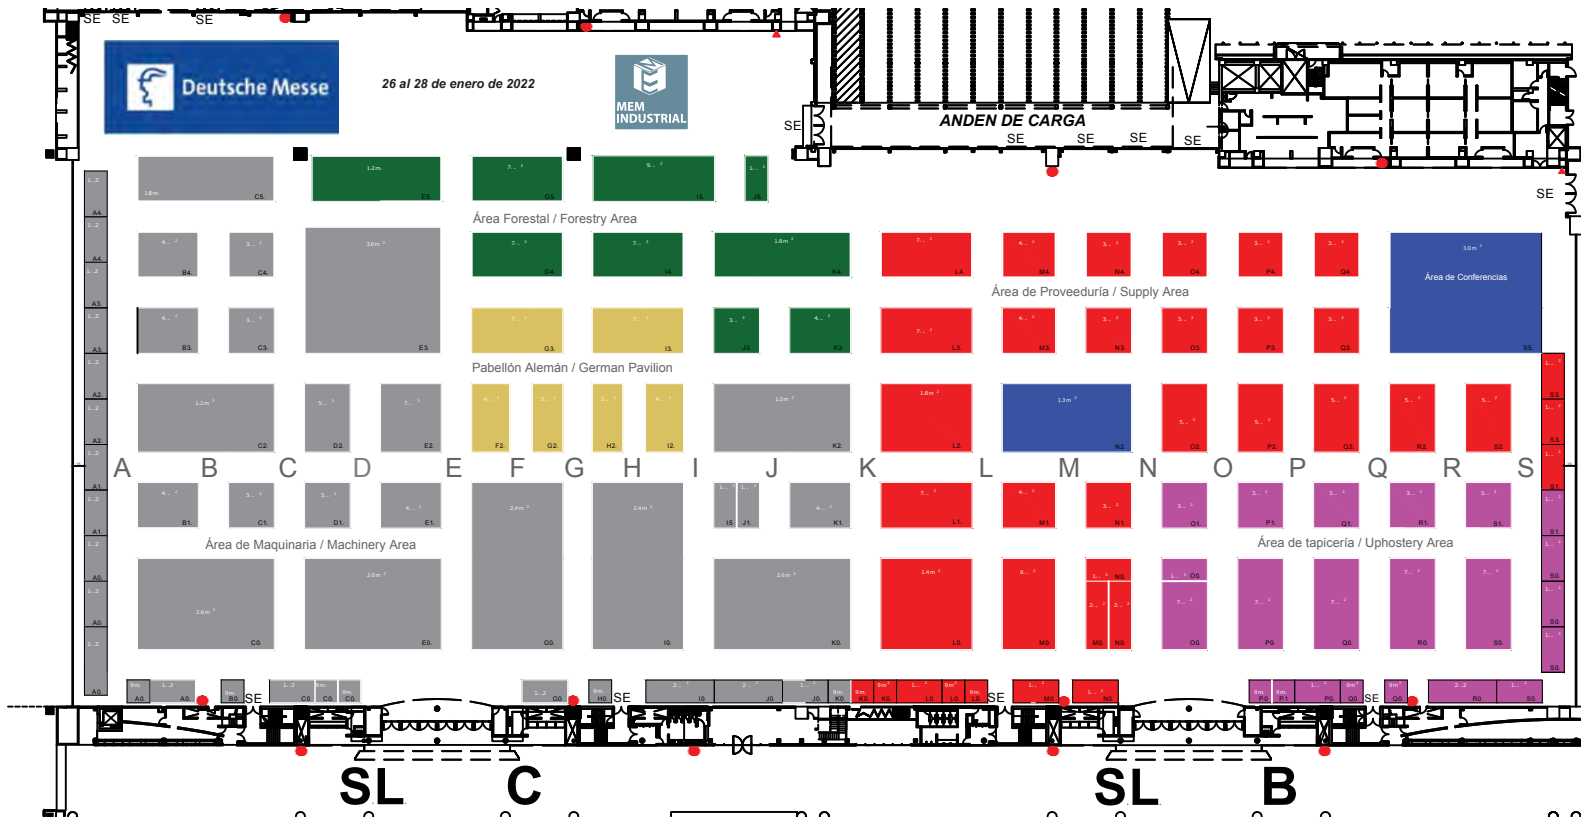

Train your customers in the use and application of new products and technologies

Basic Package MEM 2022

Presale 1. From 18.08.21 to 14.09.21
MXN 1,946.88/m² +VAT

Includes carpet (show color), hard wall booth construction, lettering (under request), 1 electrical outlet, 1 booth staff badge, for every 3sqm exhibitor directory listing.