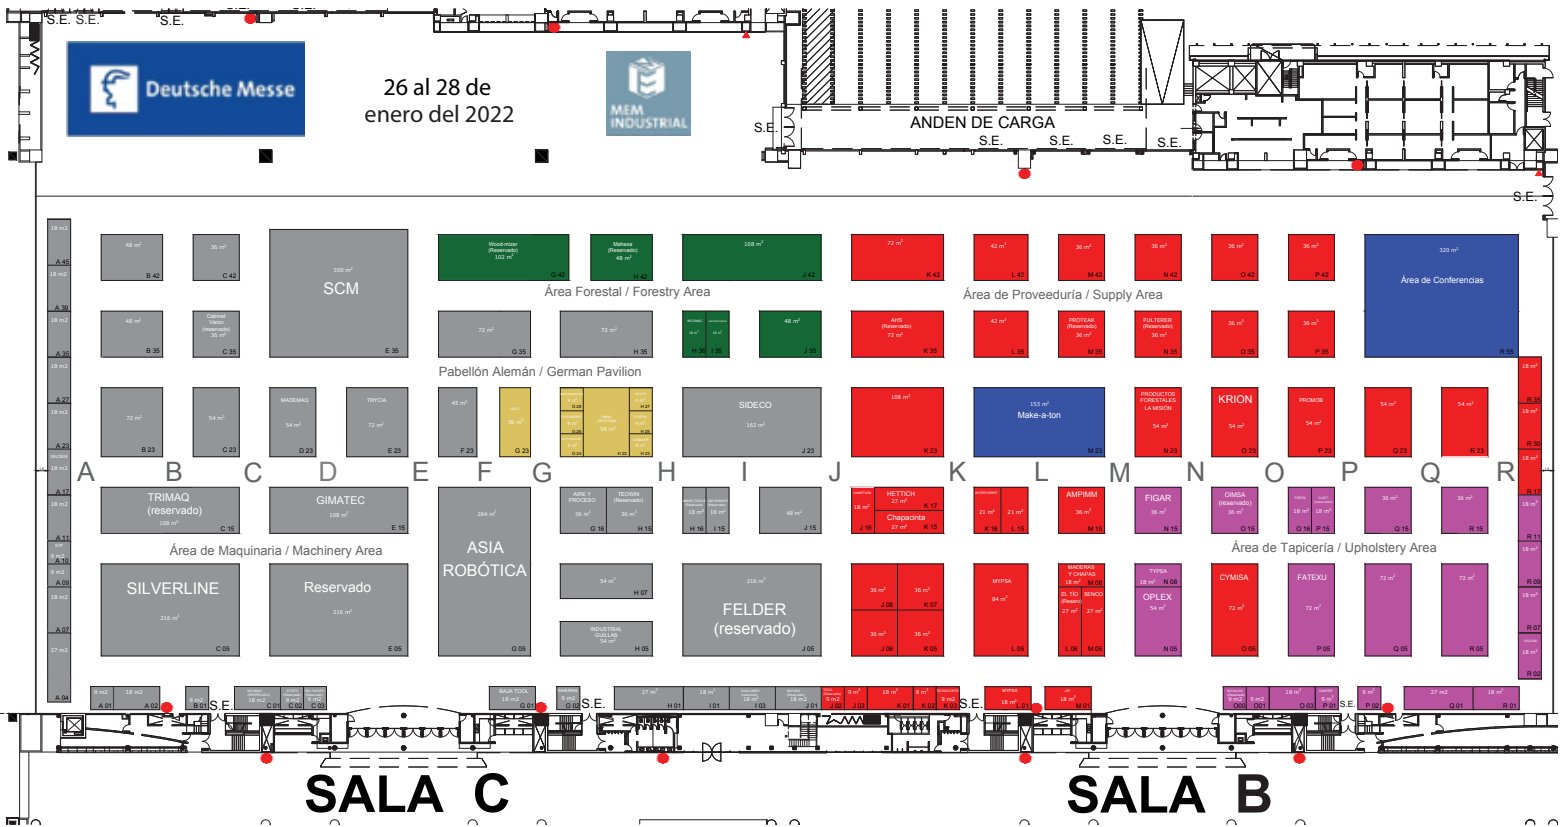

## Basic Package MEM 2022

**Presale 1.** From 18.08.21 to 14.09.21  
**MXN 1,946.88/m<sup>2</sup> +VAT**

Includes carpet (show color), hard wall booth construction, lettering (under request), 1 electrical outlet, 1 booth staff badge, for every 3sqm exhibitor directory listing.